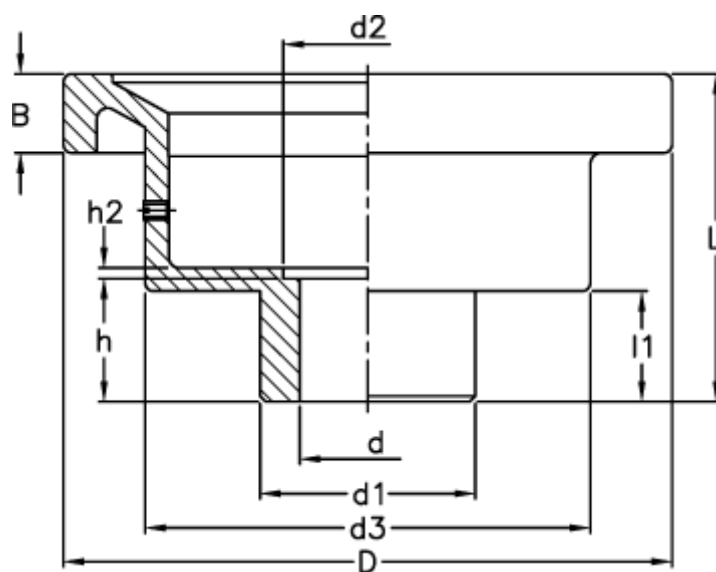

Article number: 2307028651

Description: E+G Solid handwheel  
VAD.160-GXX2-A14

## Measures

B	= 18.0	L	= 68.0
D	= 160	l1	= 19.0
d1	= 36		
d2	= 29.0		
d3	= 78		
d H7	= 14		
h	= 20.0		
h2	= 4.0		